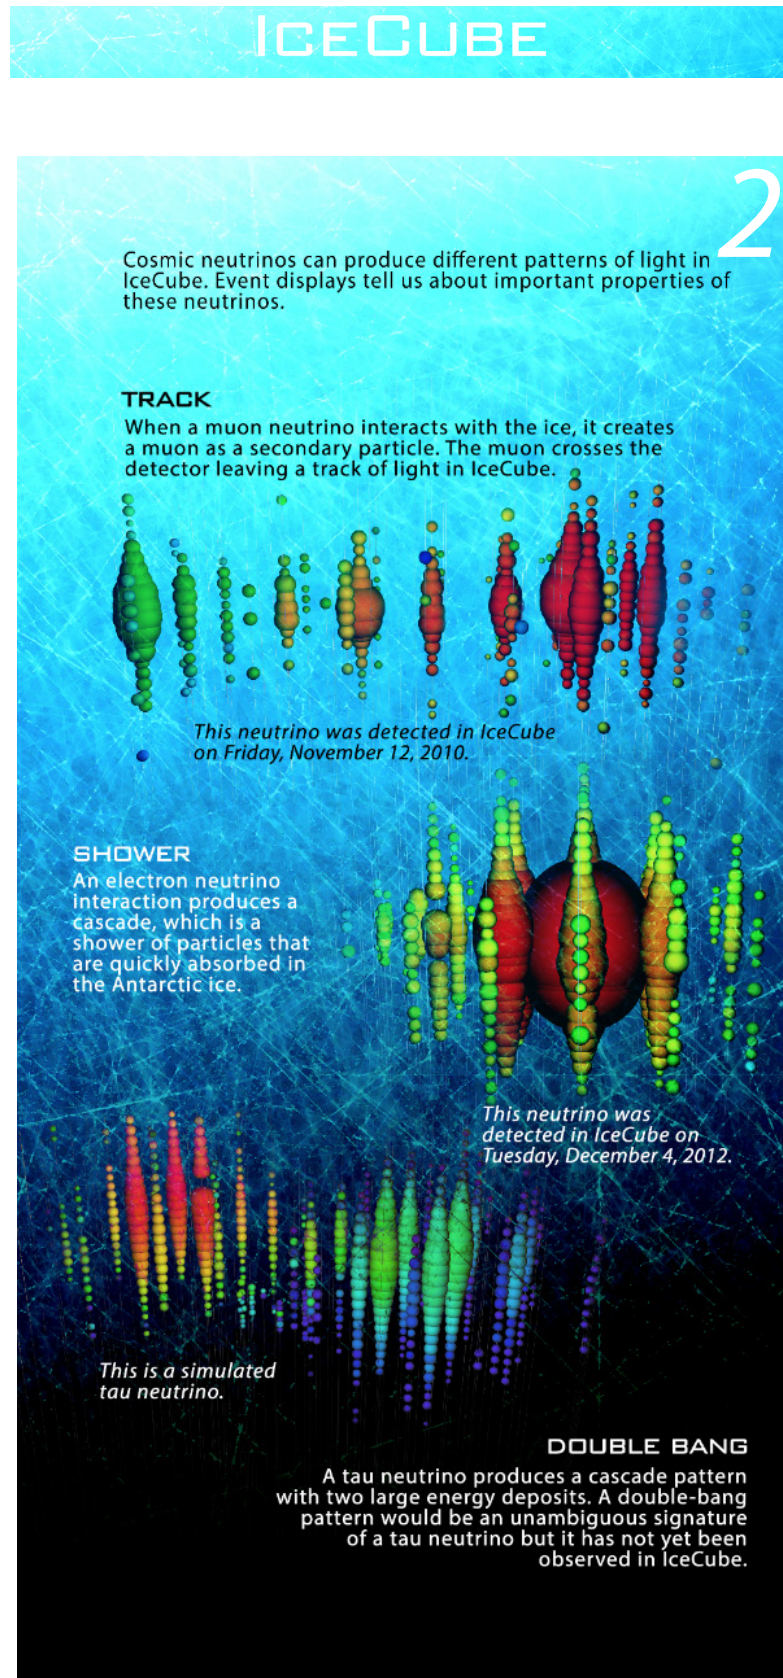

0.9 MILES BELOW THE ICE  
1.5 KM

1 KM<sup>2</sup> FOOTPRINT

86 CABLES

5,160 LIGHT SENSORS

# ICECUBE

7,500,000,000 MUONS/MONTH

7,500 ATMOSPHERIC NEUTRINOS/MONTH

ABOUT 3 ASTROPHYSICAL NEUTRINOS/MONTH

0.9 MILES BELOW THE ICE  
1.5 KM

1.5 MILES BELOW THE ICE  
2.5 KM

 ICECUBE  
SOUTH POLE NEUTRINO OBSERVATORY

 EVENTS LAST ABOUT 0.000003 SECONDS

ICECUBE.WISC.EDU

1.5 MILES BELOW THE ICE  
2.5 KM

FRONT VIEW

BACK VIEW

1.5 MILES BELOW THE ICE  
2.5 KM

1.5 MILES BELOW THE ICE  
2.5 KM

1.5 MILES BELOW THE ICE  
2.5 KM