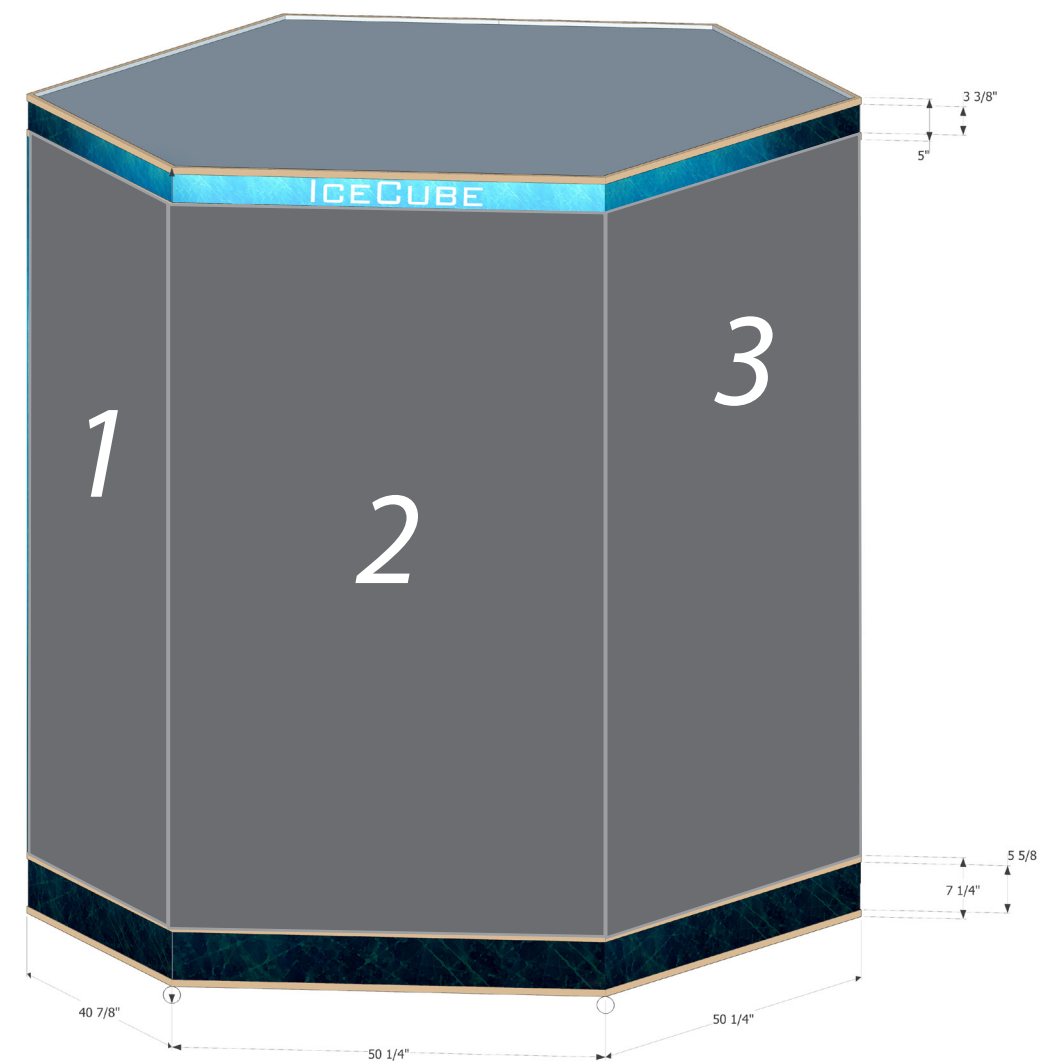

0.9 MILES BELOW THE ICE  
1.5 KM

1 KM<sup>2</sup> FOOTPRINT

86 CABLES

5,160 LIGHT SENSORS

# ICECUBE

7,500,000,000 MUONS/MONTH

7,500 ATMOSPHERIC NEUTRINOS/MONTH

ABOUT 3 ASTROPHYSICAL NEUTRINOS/MONTH

0.9 MILES BELOW THE ICE  
1.5 KM

1.5 MILES BELOW THE ICE  
2.5 KM

 ICECUBE  
SOUTH POLE NEUTRINO OBSERVATORY

 EVENTS LAST ABOUT 0.000003 SECONDS

ICECUBE.WISC.EDU

1.5 MILES BELOW THE ICE  
2.5 KM

FRONT VIEW

BACK VIEW

1.5 MILES BELOW THE ICE  
2.5 KM

1.5 MILES BELOW THE ICE  
2.5 KM

1.5 MILES BELOW THE ICE  
2.5 KM